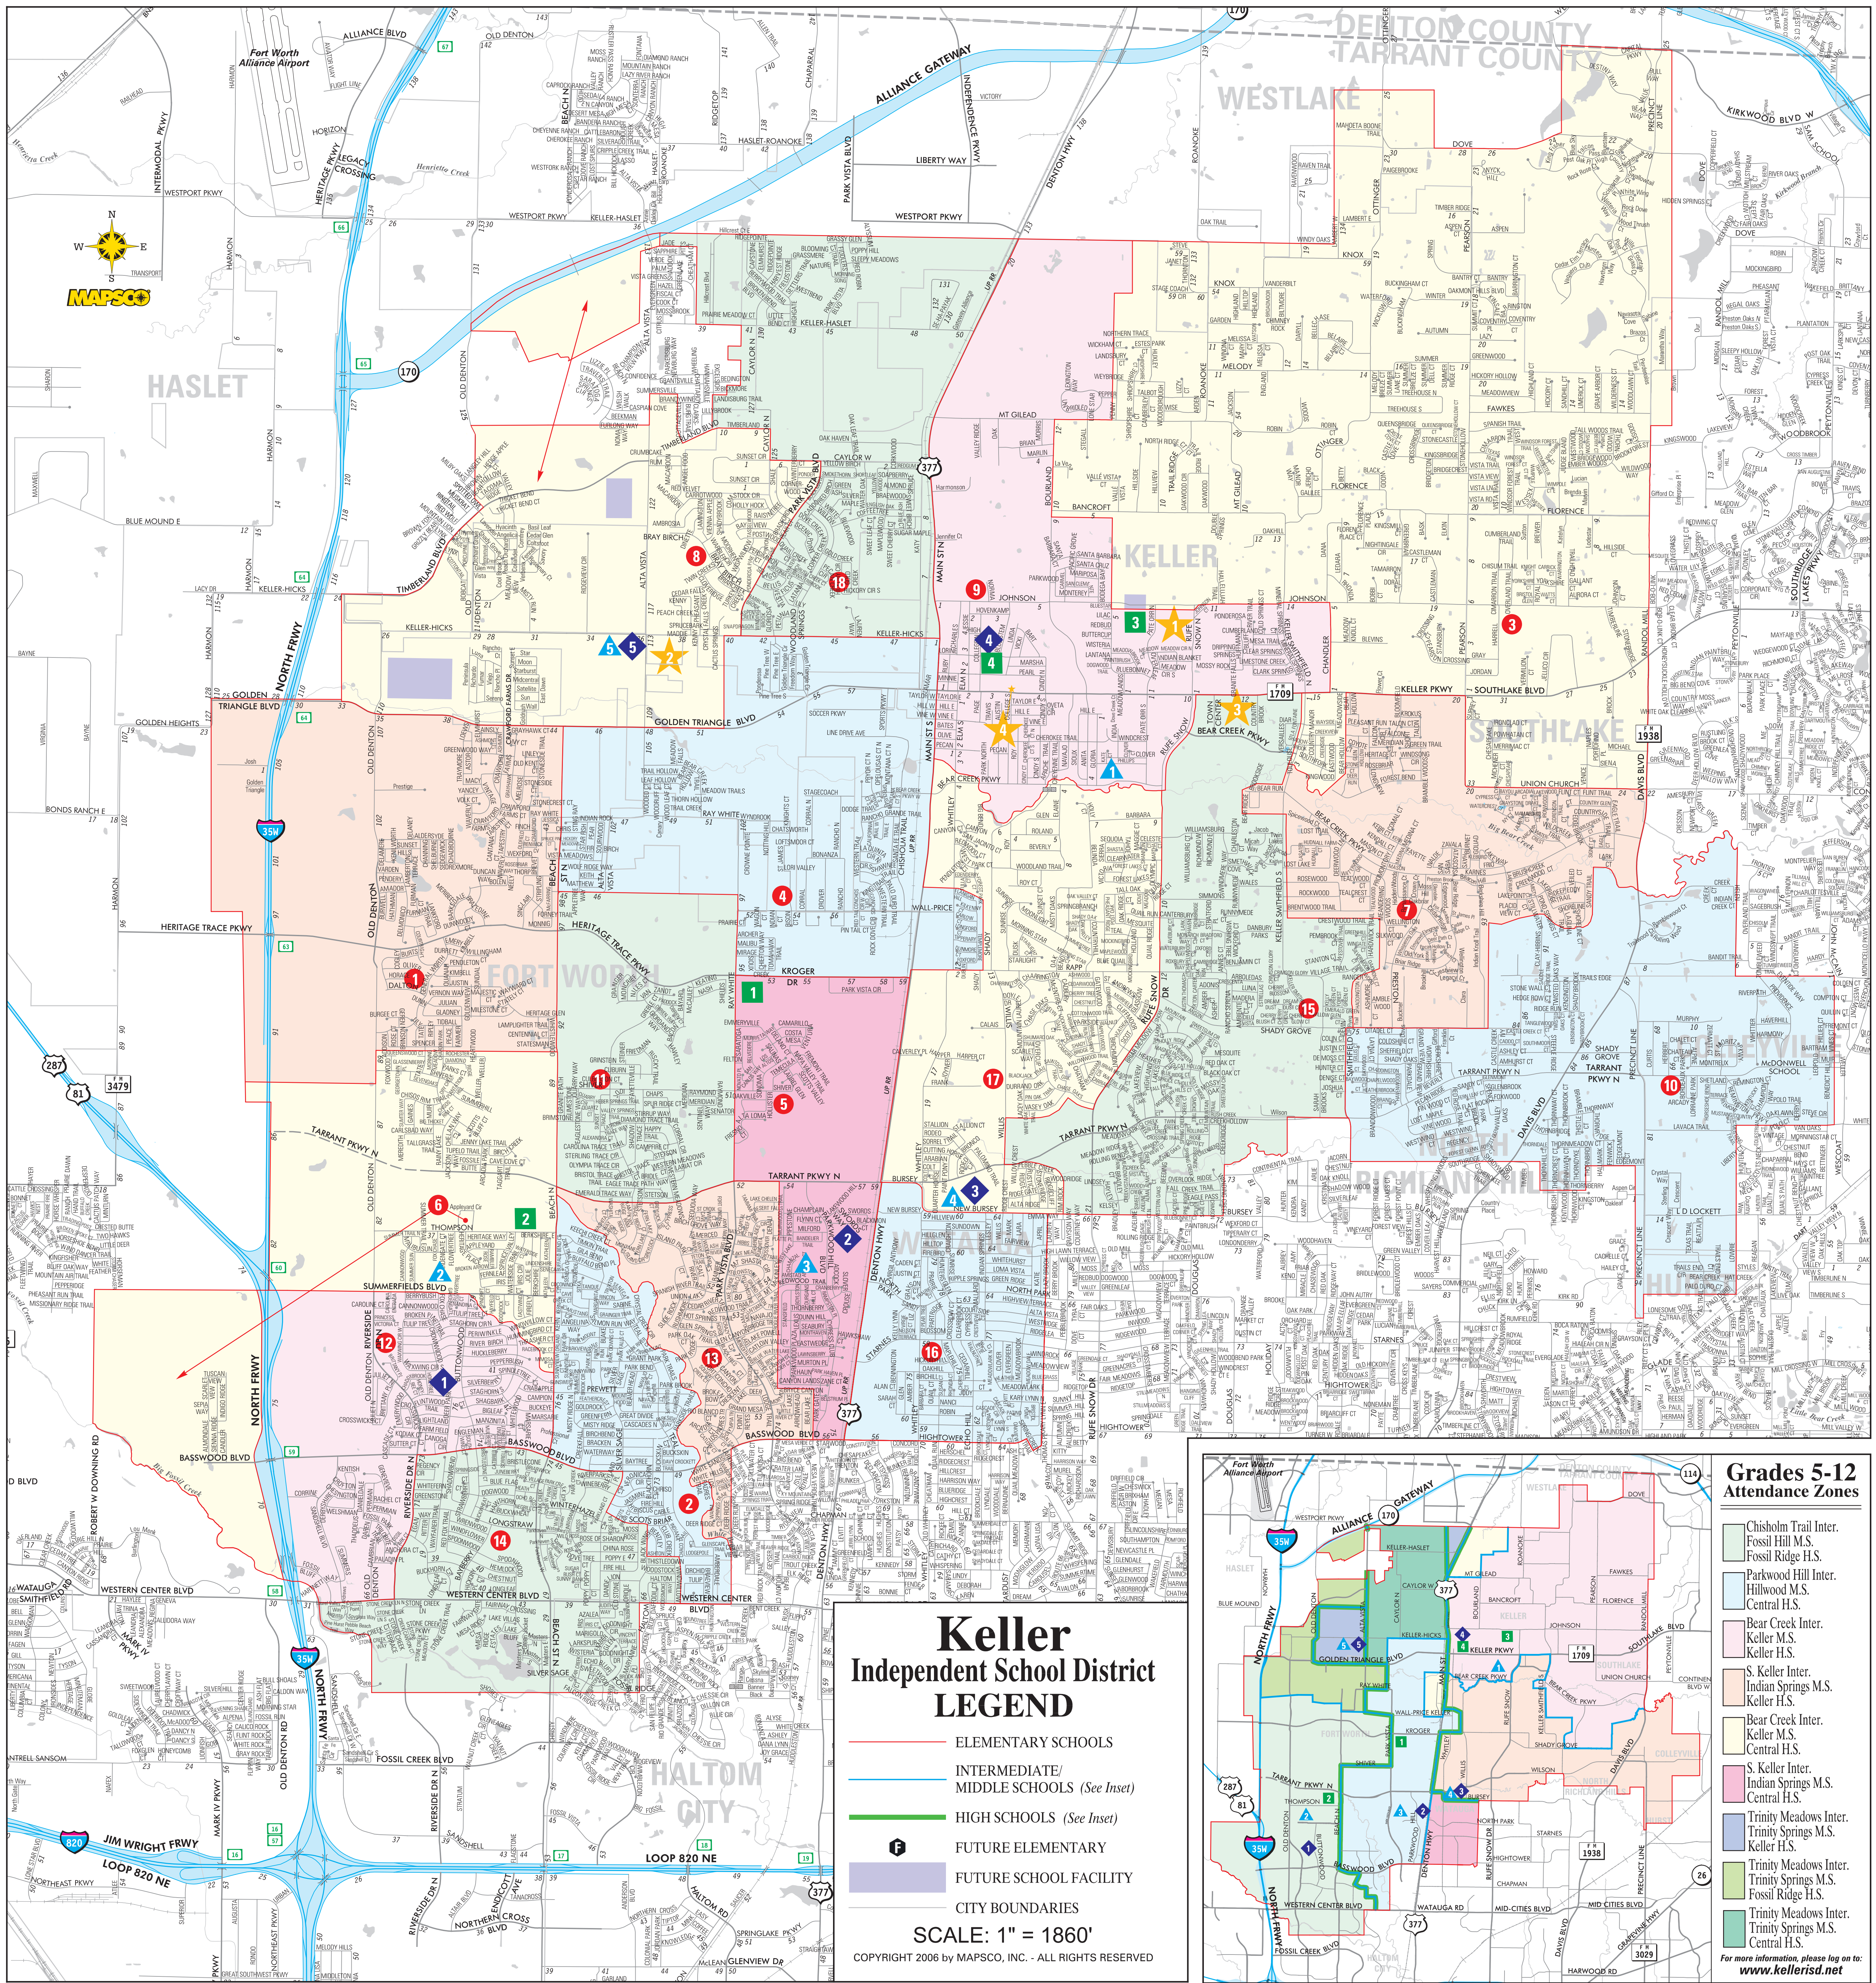

Keller Independent School District 2006-2007 Grades K-4 Attendance Zones

1. **INTERMEDIATE SCHOOLS**
1. Bear Creek Intermediate School
     801 Bear Creek Blvd.
     Fort Worth, TX 76137 817-744-6350
  2. Chisholm Trail Intermediate School
     3901 Summerfields Blvd.
     Fort Worth, TX 76137 817-744-3800
  3. Parkwood Hill Intermediate School
     8201 Parkwood Hill Blvd.
     Fort Worth, TX 76137 817-744-4000
  4. South Keller Intermediate School
     201 Bursey Road
     Keller, TX 76248 817-744-4150
  5. Trinity Meadows Intermediate School
     3500 Keller-Hicks Road
     Keller, TX 76248 817-744-4300

1. **MIDDLE SCHOOLS**
1. Fossil Hill Middle School
     3821 Staghorn Circle
     Fort Worth, TX 76137 817-744-3050
  2. Hillwood Middle School
     8250 Parkwood Hill Blvd.
     Fort Worth, TX 76137 817-744-3350
  3. Indian Springs Middle School
     305 Bursey Road
     Keller, TX 76248 817-744-3200
  4. Keller Middle School
     300 N. College
     Keller, TX 76248 817-744-2900
  5. Trinity Springs Middle School
     3550 Keller-Hicks Road
     Keller, TX 76248 817-744-3500

1. **HIGH SCHOOLS**
1. Central High School
     9450 Ray White Road
     Keller, TX 76248 817-744-2000
  2. Fossil Ridge High School
     4101 Thompson Road
     Keller, TX 76248 817-744-1700
  3. Keller High School
     601 N. Pine Cre Road
     Keller, TX 76248 817-744-1400
  4. The Learning Center
     250 College Street
     Keller, TX 76248 817-744-4465

1. **OTHER FACILITIES**
1. KISD Athletic Complex
     500 N. Pine Cre Road
     Keller, TX 76248 817-337-3700
  2. KISD Maintenance & Transportation Facility
     11300 Alta Vista Road
     Keller, TX 76248
     Maintenance: 817-744-3950
     Transportation: 817-744-1300
  3. Naturatorium
     1000 Bear Creek Parkway
     Keller, TX 76248 817-744-1150
  4. The Education Center
     350 Keller Parkway
     Keller, TX 76248 817-744-1000