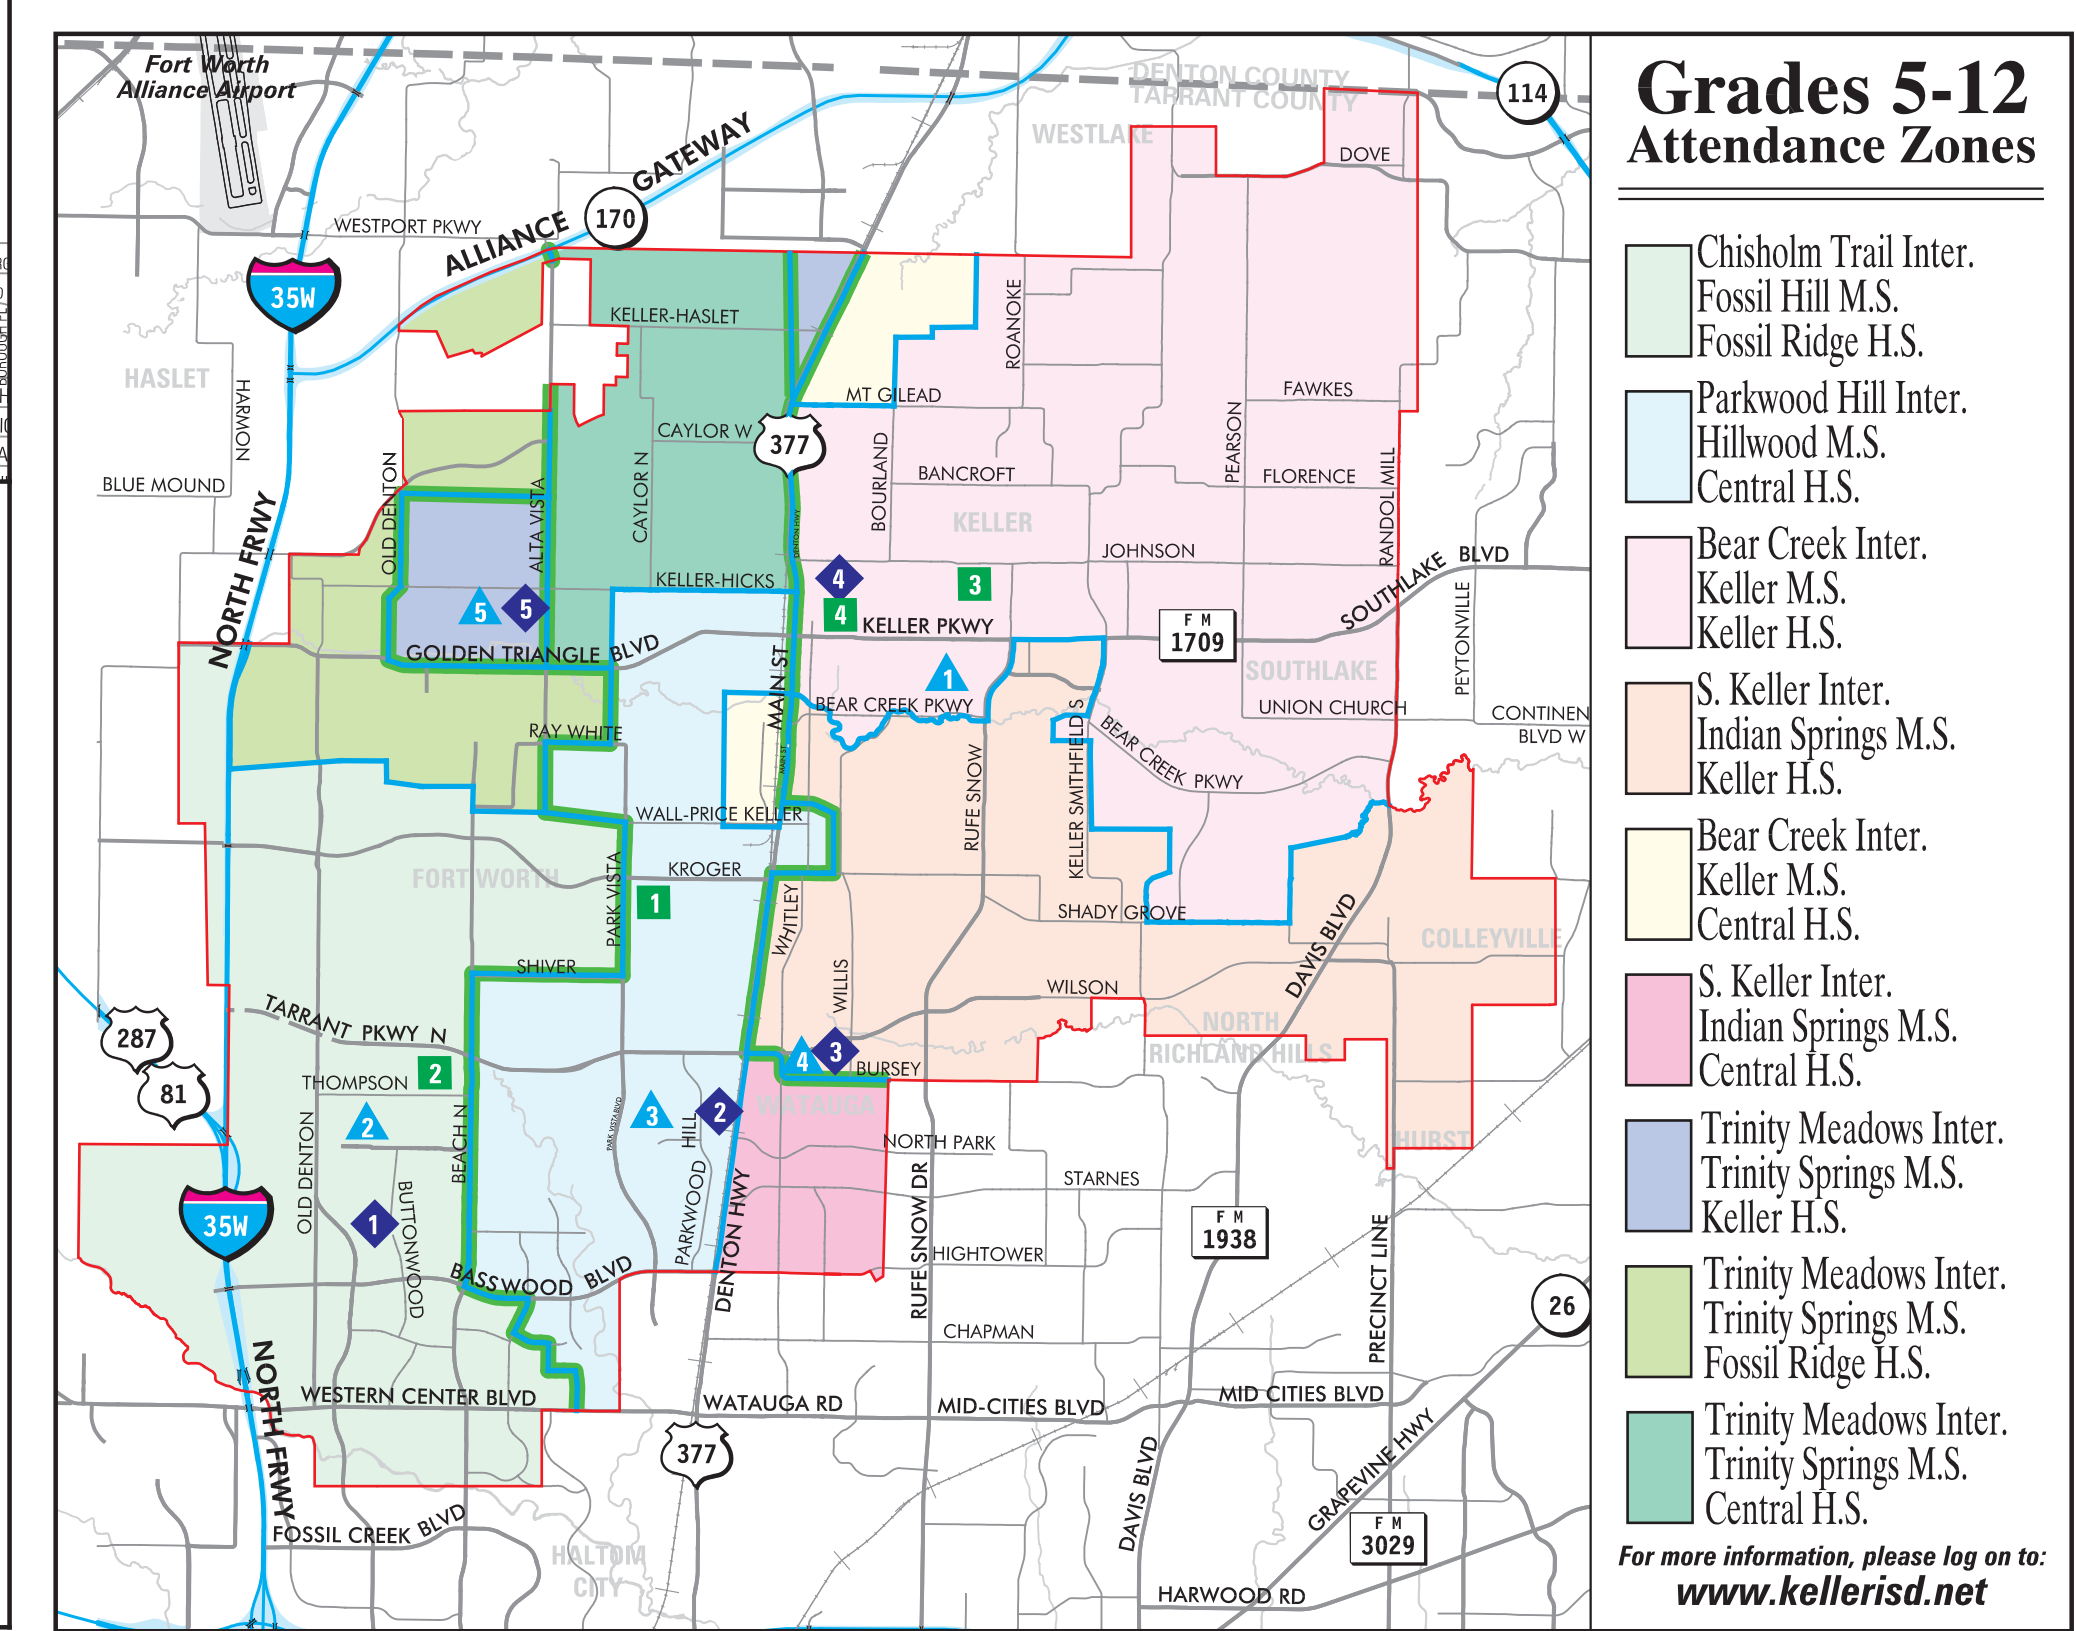

Keller Independent School District 2006-2007 Grades K-4 Attendance Zones

1. **INTERMEDIATE SCHOOLS**
1. Bear Creek Intermediate School
     801 Bear Creek Blvd.
     Fort Worth, TX 76137 817-744-6350
  2. Chisholm Trail Intermediate School
     3901 Summerfields Blvd.
     Fort Worth, TX 76137 817-744-3800
  3. Parkwood Hill Intermediate School
     8201 Parkwood Hill Blvd.
     Fort Worth, TX 76137 817-744-4000
  4. South Keller Intermediate School
     201 Bursey Road
     Keller, TX 76248 817-744-4150
  5. Trinity Meadows Intermediate School
     3500 Keller-Hicks Road
     Keller, TX 76248 817-744-4300

1. **MIDDLE SCHOOLS**
1. Fossil Hill Middle School
     3821 Staghorn Circle
     Fort Worth, TX 76137 817-744-3050
  2. Hillwood Middle School
     8250 Parkwood Hill Blvd.
     Fort Worth, TX 76137 817-744-3350
  3. Indian Springs Middle School
     305 Bursey Road
     Keller, TX 76248 817-744-3200
  4. Keller Middle School
     300 N. College
     Keller, TX 76248 817-744-2900
  5. Trinity Springs Middle School
     3550 Keller-Hicks Road
     Keller, TX 76248 817-744-3500

1. **HIGH SCHOOLS**
1. Central High School
     9450 Ray White Road
     Keller, TX 76248 817-744-2000
  2. Fossil Ridge High School
     4101 Thompson Road
     Keller, TX 76248 817-744-1700
  3. Keller High School
     601 N. Pine Cre Road
     Keller, TX 76248 817-744-1400
  4. The Learning Center
     250 College Street
     Keller, TX 76248 817-744-4465

1. **OTHER FACILITIES**
1. KISD Athletic Complex
     500 N. Pine Cre Road
     Keller, TX 76248 817-337-3700
  2. KISD Maintenance & Transportation Facility
     11300 Alta Vista Road
     Keller, TX 76248
     Maintenance: 817-744-3950
     Transportation: 817-744-1300
  3. Naturatorium
     1000 Bear Creek Parkway
     Keller, TX 76248 817-744-1150
  4. The Education Center
     350 Keller Parkway
     Keller, TX 76248 817-744-1000